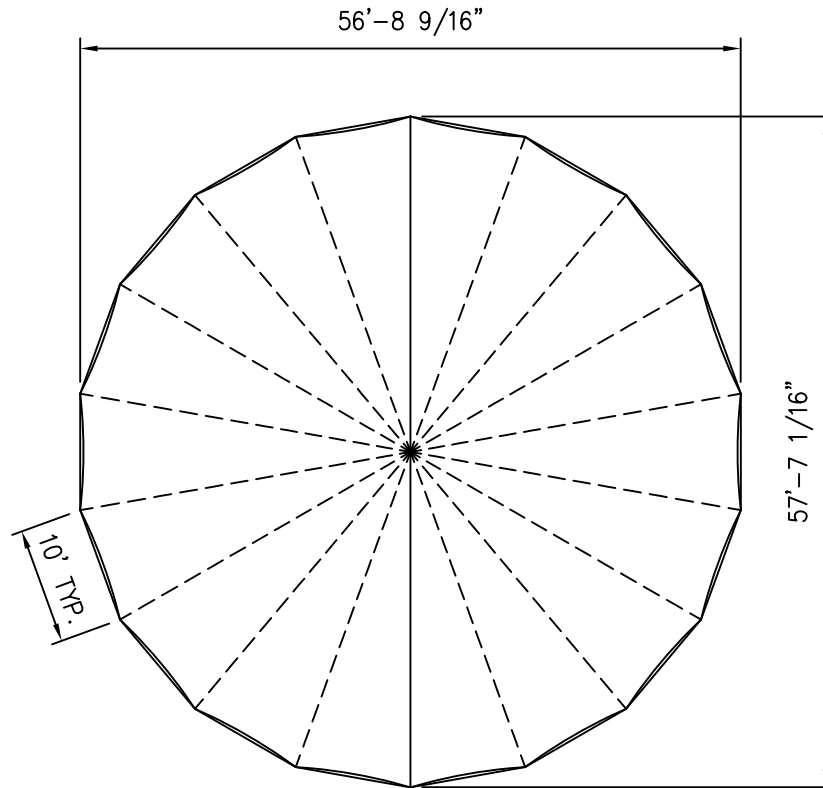

ISOMETRIC VIEW
2552 sq. ft.

SIDE VIEW

TIDEWATER SAIL CLOTH TENT
57' x 56' 1pc. SINGLE POLE

FRONT VIEW

PLAN VIEW

ALL DATA AND INFORMATION CONTAINED IN OR DISCLOSED BY THIS DOCUMENT IS PROPRIETARY INFORMATION OF AZTEC TENTS AND ALL RIGHTS THEREIN ARE EXPRESSLY RESERVED. BY ACCEPTING THIS MATERIAL THE RECIPIENT AGREES THAT THIS MATERIAL AND INFORMATION CONTAINED THEREIN IS HELD IN CONFIDENCE AND IN TRUST AND WILL NOT BE COPIED, REPRODUCED WHOLE OR IN PART, NOR ITS CONTENTS REVEALED IN ANY MANNER TO OTHERS, EXCEPT TO MEET THE SPECIFIC PURPOSE FOR WHICH IT WAS DELIVERED.

SIDE VIEW

57'W x76'L TIDEWATER POLE TENT-QQ CENTER POLES

FRONT VIEW

PLAN VIEW

REVISION HISTORY			
REV.	DESCRIPTION	BY:	DATE:
1	UPDATE DIMENSION	LR	1/16/20
N/A	N/A	N/A	N/A
N/A	N/A	N/A	N/A
N/A	N/A	N/A	N/A
N/A	N/A	N/A	N/A

SALES

ENGINEER:	N/A	DATE:	1/13/2017
PAGE:	1 OF 1	DRAWN:	ELVIS

ISOMETRIC VIEW

6008 SQ. FT.

SIDE VIEW

TIDEWATER SAIL CLOTH TENT
57' x 116' 1pc. SINGLE POLE

FRONT VIEW

PLAN VIEW

ISOMETRIC VIEW
 7160 SQ. FT

SIDE VIEW

TIDEWATER SAIL CLOTH TENT 57' X 136' 1pc. SINGLE POLE

FRONT VIEW

PLAN VIEW

REVISION HISTORY			
REV.	DESCRIPTION	BY:	DATE:
1	UPDATE RISE	LR	1/16/20

CONFIDENTIAL

ENGINEER: N/A DATE: 5/19/2016
 PAGE: 1 OF 1 DRAWN: HUGO.R