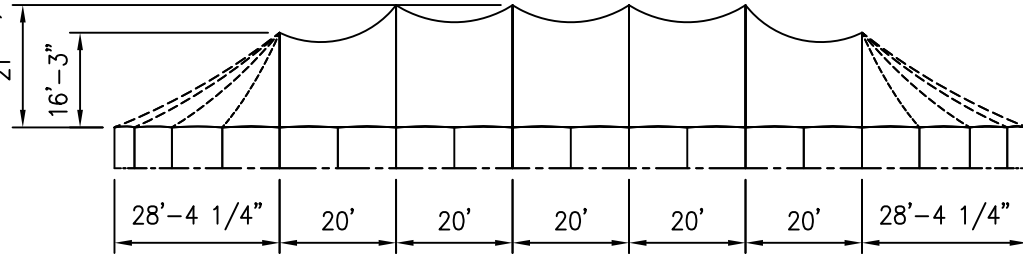

ISOMETRIC VIEW
 7160 SQ. FT

SIDE VIEW

TIDEWATER SAIL CLOTH TENT 57' X 136' 1pc. SINGLE POLE

FRONT VIEW

PLAN VIEW

REVISION HISTORY			
REV.	DESCRIPTION	BY:	DATE:
1	UPDATE RISE	LR	1/16/20

CONFIDENTIAL

ENGINEER: N/A DATE: 5/19/2016
 PAGE: 1 OF 1 DRAWN: HUGO.R

ISOMETRIC VIEW

8311 SQ. FT

SIDE VIEW

TIDEWATER SAIL CLOTH TENT 57' X 157' 1pc. SINGLE POLE

FRONT VIEW

PLAN VIEW

ALL DATA AND INFORMATION CONTAINED IN OR DISCLOSED BY THIS DOCUMENT IS CONFIDENTIAL AND PROPRIETARY INFORMATION OF AZTEC TENTS AND ALL RIGHTS THEREIN ARE EXPRESSLY RESERVED. BY ACCEPTING THIS MATERIAL THE RECIPIENT AGREES THAT THIS MATERIAL AND INFORMATION CONTAINED THEREIN IS HELD IN CONFIDENCE AND IN TRUST AND WILL NOT BE COPIED, REPRODUCED WHOLE OR IN PART, NOR ITS CONTENTS REVEALED IN ANY MANNER TO OTHERS, EXCEPT TO MEET THE SPECIFIC PURPOSE FOR WHICH IT WAS DELIVERED.