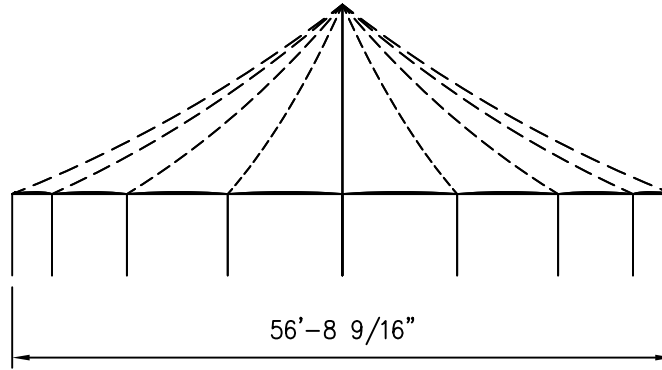

TIDEWATER POLE TENT

57'W TIDEWATER

PART NUMBER: ZXXXXXXX

DESIGN & PRODUCTION

2665 COLUMBIA ST. TORRANCE, CA. 90503
(800) 228-3687 - FAX (310) 381-0722

ALL DATA AND INFORMATION CONTAINED IN OR DISCLOSED BY THIS DOCUMENT IS CONFIDENTIAL AND PROPRIETARY INFORMATION OF AZTEC TENTS AND ALL RIGHTS THEREIN ARE EXPRESSLY RESERVED. BY ACCEPTING THIS MATERIAL THE RECIPIENT AGREES THAT THIS MATERIAL AND INFORMATION CONTAINED THEREIN IS HELD IN CONFIDENCE AND IN TRUST AND WILL NOT BE COPIED, REPRODUCED WHOLE OR IN PART, NOR ITS CONTENTS REVEALED IN ANY MANNER TO OTHERS, EXCEPT TO MEET THE SPECIFIC PURPOSE FOR WHICH IT WAS DELIVERED.

ISOMETRIC VIEW
2552 sq. ft.

SIDE VIEW

TIDEWATER SAIL CLOTH TENT
57' x 56' 1pc. SINGLE POLE

FRONT VIEW

PLAN VIEW

ALL DATA AND INFORMATION CONTAINED IN OR DISCLOSED BY THIS DOCUMENT IS PROPRIETARY INFORMATION OF AZTEC TENTS AND ALL RIGHTS THEREIN ARE EXPRESSLY RESERVED. BY ACCEPTING THIS MATERIAL THE RECIPIENT AGREES THAT THIS MATERIAL AND INFORMATION CONTAINED THEREIN IS HELD IN CONFIDENCE AND IN TRUST AND WILL NOT BE COPIED, REPRODUCED WHOLE OR IN PART, NOR ITS CONTENTS REVEALED IN ANY MANNER TO OTHERS, EXCEPT TO MEET THE SPECIFIC PURPOSE FOR WHICH IT WAS DELIVERED.

SALES

ENGINEER:	N/A	DATE:	1/13/2017
PAGE:	1 OF 1	DRAWN:	ELVIS

ISOMETRIC VIEW

6008 SQ. FT.

SIDE VIEW

TIDEWATER SAIL CLOTH TENT
57' x 116' 1pc. SINGLE POLE

FRONT VIEW

PLAN VIEW

ISOMETRIC VIEW
 7160 SQ. FT

SIDE VIEW

TIDEWATER SAIL CLOTH TENT 57' X 136' 1pc. SINGLE POLE

FRONT VIEW

PLAN VIEW

REVISION HISTORY			
REV.	DESCRIPTION	BY:	DATE:
1	UPDATE RISE	LR	1/16/20

CONFIDENTIAL

ENGINEER: N/A DATE: 5/19/2016
 PAGE: 1 OF 1 DRAWN: HUGO.R