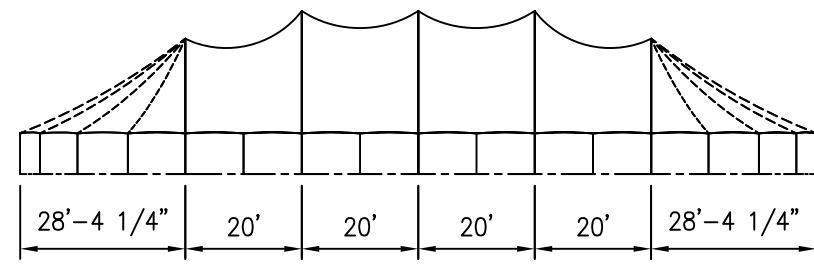

ISOMETRIC VIEW
 7160 SQ. FT

SIDE VIEW

TIDEWATER SAIL CLOTH TENT 57' X 136' 1pc. SINGLE POLE

FRONT VIEW

PLAN VIEW

REVISION HISTORY			
REV.	DESCRIPTION	BY:	DATE:
1	UPDATE RISE	LR	1/16/20

CONFIDENTIAL

ENGINEER: N/A DATE: 5/19/2016
 PAGE: 1 OF 1 DRAWN: HUGO.R