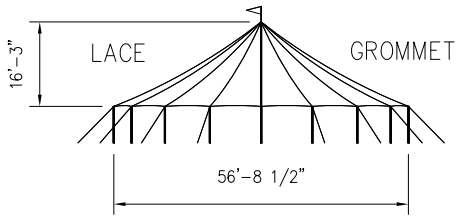

57' TIDEWATER

57'W X 56'L

57'W X 76'L

57'W X 96'L

57'W X 116'L

REVISION HISTORY			
REV.	DESCRIPTION	BY:	DATE:
1	UPDATE RISE	LR	1/16/20

CONFIDENTIAL

ENGINEER: N/A	DATE: 5/3/2017
PAGE: 1 OF 1	DRAWN: LYZ

ISOMETRIC VIEW
2552 sq. ft.

SIDE VIEW

TIDEWATER SAIL CLOTH TENT
57' x 56' 1pc. SINGLE POLE

FRONT VIEW

PLAN VIEW

ALL DATA AND INFORMATION CONTAINED IN OR DISCLOSED BY THIS DOCUMENT IS PROPRIETARY INFORMATION OF AZTEC TENTS AND ALL RIGHTS THEREIN ARE EXPRESSLY RESERVED. BY ACCEPTING THIS MATERIAL THE RECIPIENT AGREES THAT THIS MATERIAL AND INFORMATION CONTAINED THEREIN IS HELD IN CONFIDENCE AND IN TRUST AND WILL NOT BE COPIED, REPRODUCED WHOLE OR IN PART, NOR ITS CONTENTS REVEALED IN ANY MANNER TO OTHERS, EXCEPT TO MEET THE SPECIFIC PURPOSE FOR WHICH IT WAS DELIVERED.

SIDE VIEW

57'W x76'L TIDEWATER POLE TENT-QQ CENTER POLES

FRONT VIEW

PLAN VIEW

REVISION HISTORY			
REV.	DESCRIPTION	BY:	DATE:
1	UPDATE DIMENSION	LR	1/16/20
N/A	N/A	N/A	N/A
N/A	N/A	N/A	N/A
N/A	N/A	N/A	N/A
N/A	N/A	N/A	N/A

SALES

ENGINEER:	N/A	DATE:	1/13/2017
PAGE:	1 OF 1	DRAWN:	ELVIS

ISOMETRIC VIEW

6008 SQ. FT.

SIDE VIEW

TIDEWATER SAIL CLOTH TENT
57' x 116' 1pc. SINGLE POLE

FRONT VIEW

PLAN VIEW