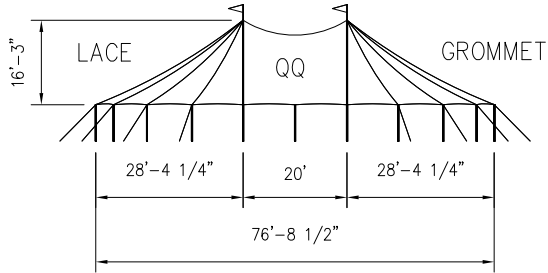

57' TIDEWATER

57'W X 56'L

57'W X 76'L

57'W X 96'L

57'W X 116'L

REVISION HISTORY			
REV.	DESCRIPTION	BY:	DATE:
1	UPDATE RISE	LR	1/16/20

CONFIDENTIAL

ENGINEER: N/A	DATE: 5/3/2017
PAGE: 1 OF 1	DRAWN: LYZ

ISOMETRIC VIEW
2552 sq. ft.

SIDE VIEW

TIDEWATER SAIL CLOTH TENT
57' x 56' 1pc. SINGLE POLE

FRONT VIEW

PLAN VIEW

ALL DATA AND INFORMATION CONTAINED IN OR DISCLOSED BY THIS DOCUMENT IS PROPRIETARY INFORMATION OF AZTEC TENTS AND ALL RIGHTS THEREIN ARE EXPRESSLY RESERVED. BY ACCEPTING THIS MATERIAL THE RECIPIENT AGREES THAT THIS MATERIAL AND INFORMATION CONTAINED THEREIN IS HELD IN CONFIDENCE AND IN TRUST AND WILL NOT BE COPIED, REPRODUCED WHOLE OR IN PART, NOR ITS CONTENTS REVEALED IN ANY MANNER TO OTHERS, EXCEPT TO MEET THE SPECIFIC PURPOSE FOR WHICH IT WAS DELIVERED.

SALES

ENGINEER:	N/A	DATE:	1/13/2017
PAGE:	1 OF 1	DRAWN:	ELVIS

ISOMETRIC VIEW

6008 SQ. FT.

SIDE VIEW

TIDEWATER SAIL CLOTH TENT
57' x 116' 1pc. SINGLE POLE

FRONT VIEW

PLAN VIEW

ISOMETRIC VIEW
 7160 SQ. FT

SIDE VIEW

TIDEWATER SAIL CLOTH TENT 57' X 136' 1pc. SINGLE POLE

FRONT VIEW

PLAN VIEW

REVISION HISTORY			
REV.	DESCRIPTION	BY:	DATE:
1	UPDATE RISE	LR	1/16/20

CONFIDENTIAL

ENGINEER: N/A DATE: 5/19/2016
 PAGE: 1 OF 1 DRAWN: HUGO.R