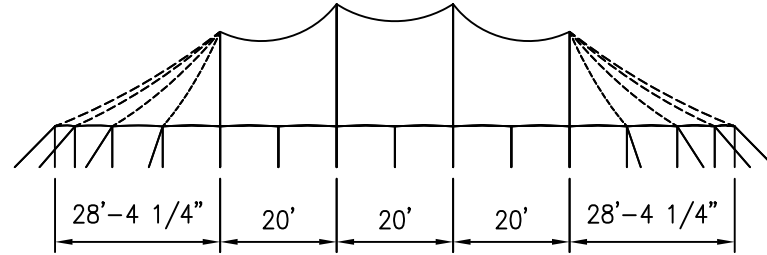

SIDE VIEW

57'W x76'L TIDEWATER POLE TENT-QQ CENTER POLES

FRONT VIEW

PLAN VIEW

REVISION HISTORY			
REV.	DESCRIPTION	BY:	DATE:
1	UPDATE DIMENSION	LR	1/16/20
N/A	N/A	N/A	N/A
N/A	N/A	N/A	N/A
N/A	N/A	N/A	N/A
N/A	N/A	N/A	N/A

AZTEC TENTS
 DESIGN & PRODUCTION
 2665 COLUMBIA ST. TORRANCE, CA. 90503
 (800) 228-3687 - FAX (310) 381-0722

TIDEWATER POLE TENT
 57'-7 1/16"W x 96'-8 9/16"L
 TIDEWATER SAIL CLOTH TENT
 PART NUMBER:

REVISION HISTORY			
REV.	DESCRIPTION	BY:	DATE:
1	UPDATE RISE	LR	1/16/20

SALES

ENGINEER:	N/A	DATE:	1/13/2017
PAGE:	1 OF 1	DRAWN:	ELVIS

ISOMETRIC VIEW

6008 SQ. FT.

SIDE VIEW

TIDEWATER SAIL CLOTH TENT
57' x 116' 1pc. SINGLE POLE

FRONT VIEW

PLAN VIEW

ISOMETRIC VIEW
 7160 SQ. FT

SIDE VIEW

TIDEWATER SAIL CLOTH TENT 57' X 136' 1pc. SINGLE POLE

FRONT VIEW

PLAN VIEW

REVISION HISTORY			
REV.	DESCRIPTION	BY:	DATE:
1	UPDATE RISE	LR	1/16/20

CONFIDENTIAL

ENGINEER: N/A DATE: 5/19/2016
 PAGE: 1 OF 1 DRAWN: HUGO.R