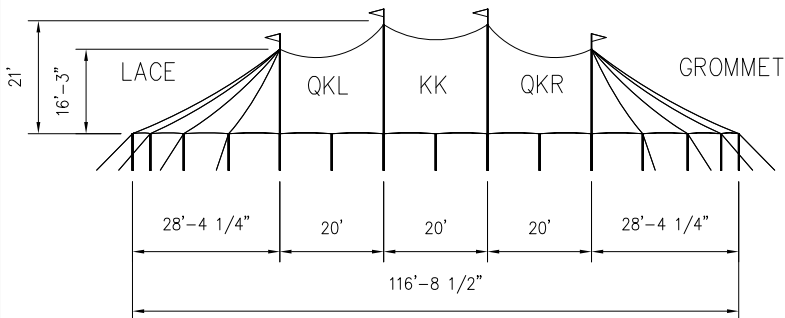

57' TIDEWATER

57'W X 56'L

57'W X 76'L

57'W X 96'L

57'W X 116'L

REVISION HISTORY			
REV.	DESCRIPTION	BY:	DATE:
1	UPDATE RISE	LR	1/16/20

CONFIDENTIAL

ENGINEER: N/A	DATE: 5/3/2017
PAGE: 1 OF 1	DRAWN: LYZ

ISOMETRIC VIEW
2552 sq. ft.

SIDE VIEW

TIDEWATER SAIL CLOTH TENT
57' x 56' 1pc. SINGLE POLE

FRONT VIEW

PLAN VIEW

ALL DATA AND INFORMATION CONTAINED IN OR DISCLOSED BY THIS DOCUMENT IS PROPRIETARY INFORMATION OF AZTEC TENTS AND ALL RIGHTS THEREIN ARE EXPRESSLY RESERVED. BY ACCEPTING THIS MATERIAL THE RECIPIENT AGREES THAT THIS MATERIAL AND INFORMATION CONTAINED THEREIN IS HELD IN CONFIDENCE AND IN TRUST AND WILL NOT BE COPIED, REPRODUCED WHOLE OR IN PART, NOR ITS CONTENTS REVEALED IN ANY MANNER TO OTHERS, EXCEPT TO MEET THE SPECIFIC PURPOSE FOR WHICH IT WAS DELIVERED.

SALES

ENGINEER:	N/A	DATE:	1/13/2017
PAGE:	1 OF 1	DRAWN:	ELVIS

ISOMETRIC VIEW

6008 SQ. FT.

SIDE VIEW

TIDEWATER SAIL CLOTH TENT
57' x 116' 1pc. SINGLE POLE

FRONT VIEW

PLAN VIEW

ISOMETRIC VIEW
 7160 SQ. FT

SIDE VIEW

TIDEWATER SAIL CLOTH TENT 57' X 136' 1pc. SINGLE POLE

FRONT VIEW

PLAN VIEW

REVISION HISTORY			
REV.	DESCRIPTION	BY:	DATE:
1	UPDATE RISE	LR	1/16/20

CONFIDENTIAL

ENGINEER: N/A DATE: 5/19/2016
 PAGE: 1 OF 1 DRAWN: HUGO.R