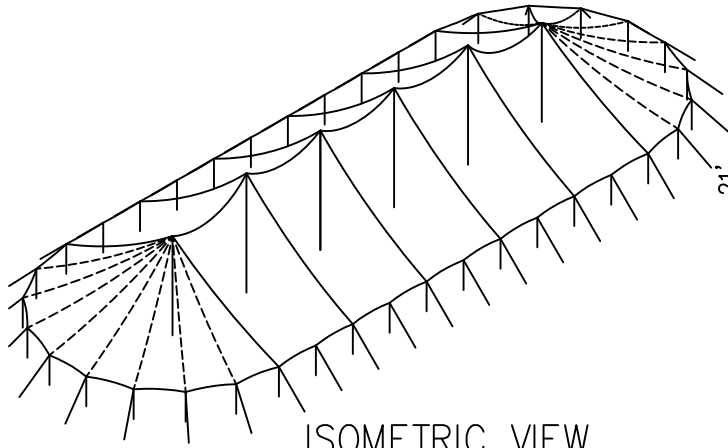

ISOMETRIC VIEW
 7160 SQ. FT

SIDE VIEW

TIDEWATER SAIL CLOTH TENT 57' X 136' 1pc. SINGLE POLE

FRONT VIEW

PLAN VIEW

REVISION HISTORY			
REV.	DESCRIPTION	BY:	DATE:
1	UPDATE RISE	LR	1/16/20

CONFIDENTIAL

ENGINEER: N/A DATE: 5/19/2016
 PAGE: 1 OF 1 DRAWN: HUGO.R

ISOMETRIC VIEW

8311 SQ. FT

SIDE VIEW

TIDEWATER SAIL CLOTH TENT 57' X 157' 1pc. SINGLE POLE

FRONT VIEW

PLAN VIEW

ALL DATA AND INFORMATION CONTAINED IN OR DISCLOSED BY THIS DOCUMENT IS CONFIDENTIAL AND PROPRIETARY INFORMATION OF AZTEC TENTS AND ALL RIGHTS THEREIN ARE EXPRESSLY RESERVED. BY ACCEPTING THIS MATERIAL THE RECIPIENT AGREES THAT THIS MATERIAL AND INFORMATION CONTAINED THEREIN IS HELD IN CONFIDENCE AND IN TRUST AND WILL NOT BE COPIED, REPRODUCED WHOLE OR IN PART, NOR ITS CONTENTS REVEALED IN ANY MANNER TO OTHERS, EXCEPT TO MEET THE SPECIFIC PURPOSE FOR WHICH IT WAS DELIVERED.