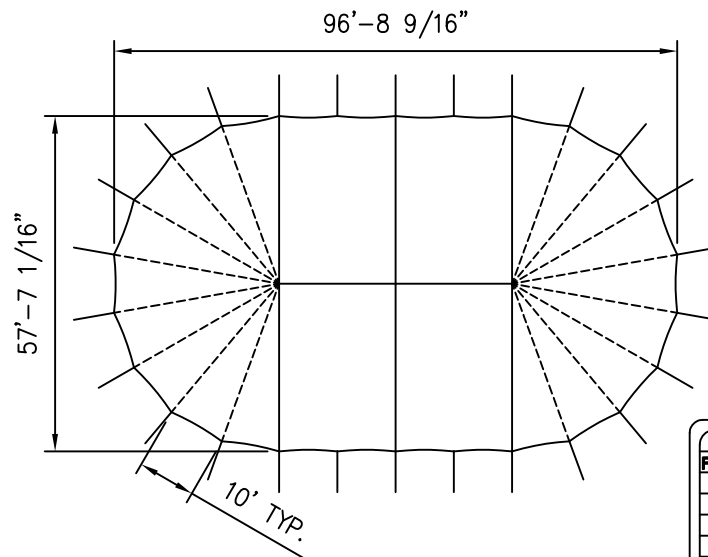

SIDE VIEW

57'W x76'L TIDEWATER POLE TENT-QQ CENTER POLES

FRONT VIEW

PLAN VIEW

REVISION HISTORY			
REV.	DESCRIPTION	BY:	DATE:
1	UPDATE DIMENSION	LR	1/16/20
N/A	N/A	N/A	N/A
N/A	N/A	N/A	N/A
N/A	N/A	N/A	N/A
N/A	N/A	N/A	N/A

CONFIDENTIAL

ENGINEER: N/A DATE: 5/19/2016
 PAGE: 1 OF 1 DRAWN: HUGO.R

ISOMETRIC VIEW

4856 SQ. FT.

TIDEWATER SAIL CLOTH TENT
57' x 96' 1pc. SINGLE POLE

SIDE VIEW

FRONT VIEW

PLAN VIEW

SALES

ENGINEER:	N/A	DATE:	1/13/2017
PAGE:	1 OF 1	DRAWN:	ELVIS

ISOMETRIC VIEW

6008 SQ. FT.

SIDE VIEW

TIDEWATER SAIL CLOTH TENT
57' x 116' 1pc. SINGLE POLE

FRONT VIEW

PLAN VIEW

ISOMETRIC VIEW
 7160 SQ. FT

SIDE VIEW

TIDEWATER SAIL CLOTH TENT 57' X 136' 1pc. SINGLE POLE

FRONT VIEW

PLAN VIEW

REVISION HISTORY			
REV.	DESCRIPTION	BY:	DATE:
1	UPDATE RISE	LR	1/16/20

CONFIDENTIAL

ENGINEER: N/A DATE: 5/19/2016
 PAGE: 1 OF 1 DRAWN: HUGO.R