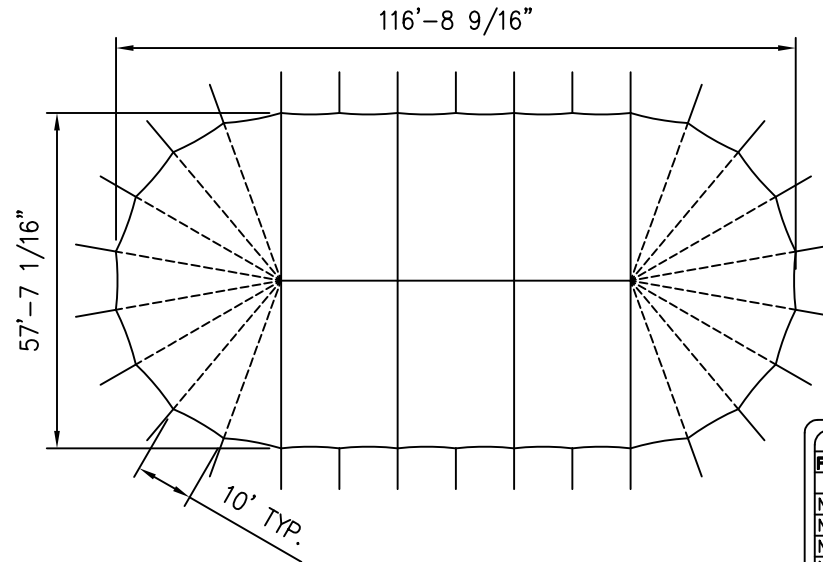

SIDE VIEW

57'W x76'L TIDEWATER POLE TENT-QQ CENTER POLES

FRONT VIEW

PLAN VIEW

REVISION HISTORY			
REV.	DESCRIPTION	BY:	DATE:
1	UPDATE DIMENSION	LR	1/16/20
N/A	N/A	N/A	N/A
N/A	N/A	N/A	N/A
N/A	N/A	N/A	N/A
N/A	N/A	N/A	N/A

SALES

ENGINEER:	N/A	DATE:	1/13/2017
PAGE:	1 OF 1	DRAWN:	ELVIS

ISOMETRIC VIEW

6008 SQ. FT.

SIDE VIEW

TIDEWATER SAIL CLOTH TENT
57' x 116' 1pc. SINGLE POLE

FRONT VIEW

PLAN VIEW

ISOMETRIC VIEW
 7160 SQ. FT

SIDE VIEW

TIDEWATER SAIL CLOTH TENT 57' X 136' 1pc. SINGLE POLE

FRONT VIEW

PLAN VIEW

REVISION HISTORY			
REV.	DESCRIPTION	BY:	DATE:
1	UPDATE RISE	LR	1/16/20

CONFIDENTIAL

ENGINEER: N/A DATE: 5/19/2016
 PAGE: 1 OF 1 DRAWN: HUGO.R