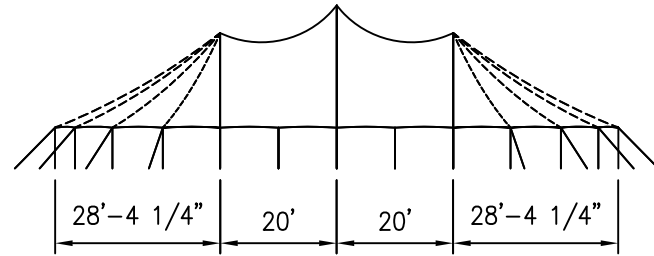

SIDE VIEW

57'W x76'L TIDEWATER POLE TENT-QQ CENTER POLES

FRONT VIEW

PLAN VIEW

REVISION HISTORY			
REV.	DESCRIPTION	BY:	DATE:
1	UPDATE DIMENSION	LR	1/16/20
N/A	N/A	N/A	N/A
N/A	N/A	N/A	N/A
N/A	N/A	N/A	N/A
N/A	N/A	N/A	N/A

CONFIDENTIAL

ENGINEER: N/A DATE: 5/19/2016
 PAGE: 1 OF 1 DRAWN: HUGO.R

ISOMETRIC VIEW

4856 SQ. FT.

TIDEWATER SAIL CLOTH TENT
57' x 96' 1pc. SINGLE POLE

SIDE VIEW

FRONT VIEW

PLAN VIEW

SALES

ENGINEER:	N/A	DATE:	1/13/2017
PAGE:	1 OF 1	DRAWN:	ELVIS

ISOMETRIC VIEW

6008 SQ. FT.

SIDE VIEW

TIDEWATER SAIL CLOTH TENT
57' x 116' 1pc. SINGLE POLE

FRONT VIEW

PLAN VIEW

ISOMETRIC VIEW
 7160 SQ. FT

SIDE VIEW

TIDEWATER SAIL CLOTH TENT 57' X 136' 1pc. SINGLE POLE

FRONT VIEW

PLAN VIEW

REVISION HISTORY			
REV.	DESCRIPTION	BY:	DATE:
1	UPDATE RISE	LR	1/16/20

CONFIDENTIAL

ENGINEER: N/A DATE: 5/19/2016
 PAGE: 1 OF 1 DRAWN: HUGO.R