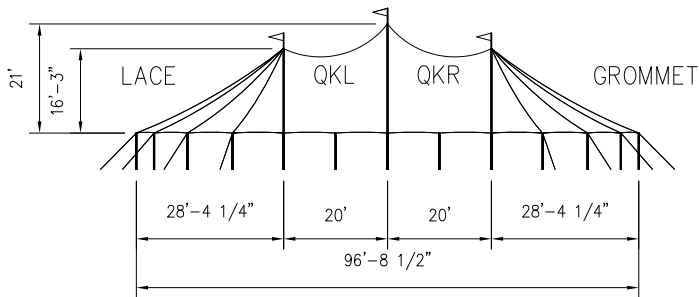

57' TIDEWATER

57'W X 56'L

57'W X 76'L

57'W X 96'L

57'W X 116'L

REVISION HISTORY			
REV.	DESCRIPTION	BY:	DATE:
1	UPDATE RISE	LR	1/16/20

CONFIDENTIAL

ENGINEER: N/A	DATE: 5/3/2017
PAGE: 1 OF 1	DRAWN: LYZ

ISOMETRIC VIEW
2552 sq. ft.

SIDE VIEW

TIDEWATER SAIL CLOTH TENT
57' x 56' 1pc. SINGLE POLE

FRONT VIEW

PLAN VIEW

ALL DATA AND INFORMATION CONTAINED IN OR DISCLOSED BY THIS DOCUMENT IS PROPRIETARY INFORMATION OF AZTEC TENTS AND ALL RIGHTS THEREIN ARE EXPRESSLY RESERVED. BY ACCEPTING THIS MATERIAL THE RECIPIENT AGREES THAT THIS MATERIAL AND INFORMATION CONTAINED THEREIN IS HELD IN CONFIDENCE AND IN TRUST AND WILL NOT BE COPIED, REPRODUCED WHOLE OR IN PART, NOR ITS CONTENTS REVEALED IN ANY MANNER TO OTHERS, EXCEPT TO MEET THE SPECIFIC PURPOSE FOR WHICH IT WAS DELIVERED.

SALES

ENGINEER:	N/A	DATE:	1/13/2017
PAGE:	1 OF 1	DRAWN:	ELVIS

ISOMETRIC VIEW

6008 SQ. FT.

SIDE VIEW

TIDEWATER SAIL CLOTH TENT
57' x 116' 1pc. SINGLE POLE

FRONT VIEW

PLAN VIEW

ISOMETRIC VIEW
 7160 SQ. FT

SIDE VIEW

TIDEWATER SAIL CLOTH TENT 57' X 136' 1pc. SINGLE POLE

FRONT VIEW

PLAN VIEW

REVISION HISTORY			
REV.	DESCRIPTION	BY:	DATE:
1	UPDATE RISE	LR	1/16/20

CONFIDENTIAL

ENGINEER: N/A DATE: 5/19/2016
 PAGE: 1 OF 1 DRAWN: HUGO.R