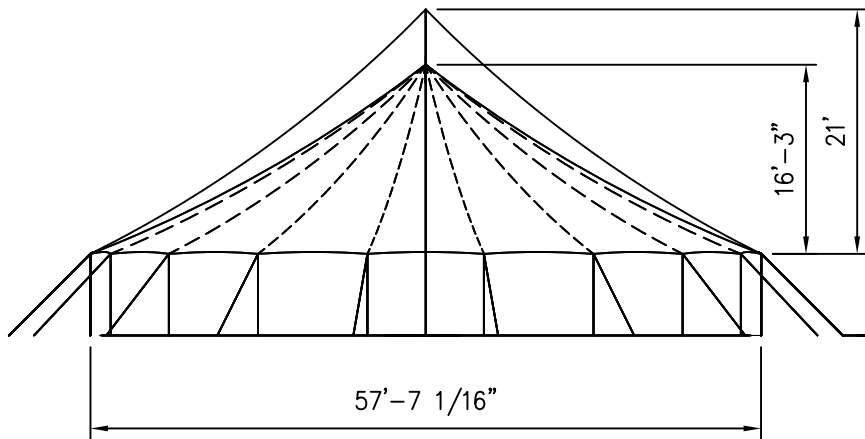

SIDE VIEW

57'W x76'L TIDEWATER POLE TENT-QQ CENTER POLES

FRONT VIEW

PLAN VIEW

REVISION HISTORY			
REV.	DESCRIPTION	BY:	DATE:
1	UPDATE DIMENSION	LR	1/16/20
N/A	N/A	N/A	N/A
N/A	N/A	N/A	N/A
N/A	N/A	N/A	N/A
N/A	N/A	N/A	N/A

CONFIDENTIAL

ENGINEER: N/A DATE: 5/19/2016
 PAGE: 1 OF 1 DRAWN: HUGO.R

ISOMETRIC VIEW

4856 SQ. FT.

TIDEWATER SAIL CLOTH TENT
57' x 96' 1pc. SINGLE POLE

SIDE VIEW

FRONT VIEW

PLAN VIEW

SALES

ENGINEER:	N/A	DATE:	1/13/2017
PAGE:	1 OF 1	DRAWN:	ELVIS

ISOMETRIC VIEW

6008 SQ. FT.

SIDE VIEW

TIDEWATER SAIL CLOTH TENT
57' x 116' 1pc. SINGLE POLE

FRONT VIEW

PLAN VIEW

ISOMETRIC VIEW
 7160 SQ. FT

SIDE VIEW

TIDEWATER SAIL CLOTH TENT 57' X 136' 1pc. SINGLE POLE

FRONT VIEW

PLAN VIEW

REVISION HISTORY			
REV.	DESCRIPTION	BY:	DATE:
1	UPDATE RISE	LR	1/16/20

CONFIDENTIAL

ENGINEER: N/A DATE: 5/19/2016
 PAGE: 1 OF 1 DRAWN: HUGO.R