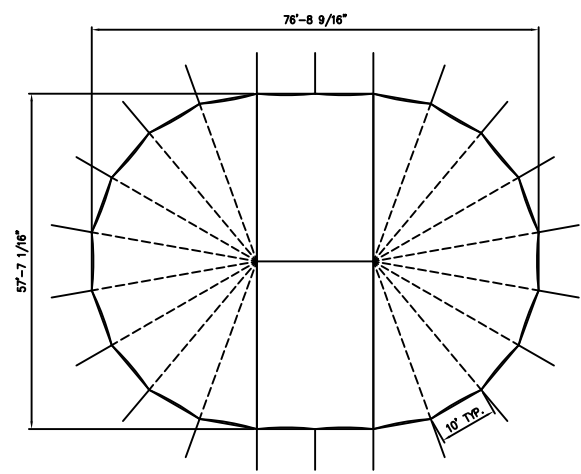

AZTEC TENTS
 DESIGN & PRODUCTION
 2665 COLUMBIA ST. TORRANCE, CA. 90503
 (800) 228-3687 - FAX (310) 381-0722

TIDEWATER POLE TENT
 TIDEWATER POLE TENT
 57'W X 76'L
 PART NUMBER: ZXXXXXXX

ISOMETRIC VIEW

3704 SQ. FT.

SIDE VIEW

57'W x76'L TIDEWATER POLE TENT-QQ CENTER POLES

FRONT VIEW

PLAN VIEW

REVISION HISTORY			
REV.	DESCRIPTION	BY:	DATE:
1	UPDATE DIMENSION	LR	1/16/20
N/A	N/A	N/A	N/A
N/A	N/A	N/A	N/A
N/A	N/A	N/A	N/A
N/A	N/A	N/A	N/A