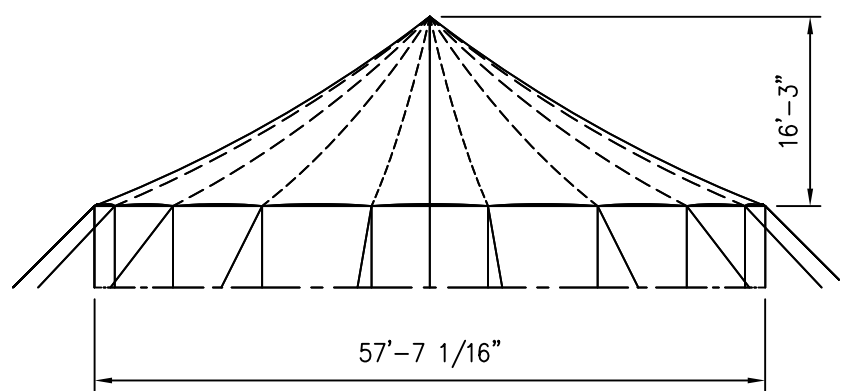

AZTEC TENTS
 DESIGN & PRODUCTION
 2665 COLUMBIA ST. TORRANCE, CA. 90503
 (800) 228-3687 - FAX (310) 381-0722

TIDEWATER POLE TENT
 TIDEWATER POLE TENT
 57'W X 76'L
 PART NUMBER: ZXXXXXXX

ISOMETRIC VIEW

3704 SQ. FT.

SIDE VIEW

57'W x76'L TIDEWATER POLE TENT-QQ CENTER POLES

FRONT VIEW

PLAN VIEW

REVISION HISTORY			
REV.	DESCRIPTION	BY:	DATE:
1	UPDATE DIMENSION	LR	1/16/20
N/A	N/A	N/A	N/A
N/A	N/A	N/A	N/A
N/A	N/A	N/A	N/A
N/A	N/A	N/A	N/A

CONFIDENTIAL

ENGINEER: N/A DATE: 5/19/2016
 PAGE: 1 OF 1 DRAWN: HUGO.R

ISOMETRIC VIEW

4856 SQ. FT.

TIDEWATER SAIL CLOTH TENT
57' x 96' 1pc. SINGLE POLE

SIDE VIEW

FRONT VIEW

PLAN VIEW

SALES

ENGINEER:	N/A	DATE:	1/13/2017
PAGE:	1 OF 1	DRAWN:	ELVIS

ISOMETRIC VIEW

6008 SQ. FT.

SIDE VIEW

TIDEWATER SAIL CLOTH TENT
57' x 116' 1pc. SINGLE POLE

FRONT VIEW

PLAN VIEW