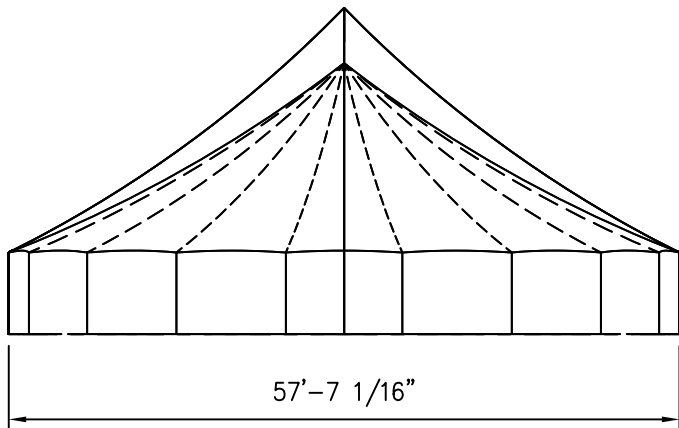

SALES

ENGINEER:	N/A	DATE:	1/13/2017
PAGE:	1 OF 1	DRAWN:	ELVIS

ISOMETRIC VIEW

6008 SQ. FT.

SIDE VIEW

TIDEWATER SAIL CLOTH TENT
57' x 116' 1pc. SINGLE POLE

FRONT VIEW

PLAN VIEW

AZTEC TENTS
 DESIGN & PRODUCTION
 2665 COLUMBIA ST. TORRANCE, CA. 90503
 (800) 228-3687 - FAX (310) 381-0722

TIDEWATER FRAME
 TIDEWATER SAIL CLOTH TENT/CUSTOM
 57'W X 136'L TIDEWATER SAIL CLOTH TENT
 PART NUMBER: ZXXXXXXX

ISOMETRIC VIEW
 7160 SQ. FT

SIDE VIEW

TIDEWATER SAIL CLOTH TENT 57' X 136' 1pc. SINGLE POLE

FRONT VIEW

PLAN VIEW

REVISION HISTORY			
REV.	DESCRIPTION	BY:	DATE:
1	UPDATE RISE	LR	1/16/20

CONFIDENTIAL

ENGINEER: N/A DATE: 5/19/2016
 PAGE: 1 OF 1 DRAWN: HUGO.R

ISOMETRIC VIEW

8311 SQ. FT

SIDE VIEW

TIDEWATER SAIL CLOTH TENT 57' X 157' 1pc. SINGLE POLE

FRONT VIEW

PLAN VIEW

ALL DATA AND INFORMATION CONTAINED IN OR DISCLOSED BY THIS DOCUMENT IS CONFIDENTIAL AND PROPRIETARY INFORMATION OF AZTEC TENTS AND ALL RIGHTS THEREIN ARE EXPRESSLY RESERVED. BY ACCEPTING THIS MATERIAL THE RECIPIENT AGREES THAT THIS MATERIAL AND INFORMATION CONTAINED THEREIN IS HELD IN CONFIDENCE AND IN TRUST AND WILL NOT BE COPIED, REPRODUCED WHOLE OR IN PART, NOR ITS CONTENTS REVEALED IN ANY MANNER TO OTHERS, EXCEPT TO MEET THE SPECIFIC PURPOSE FOR WHICH IT WAS DELIVERED.