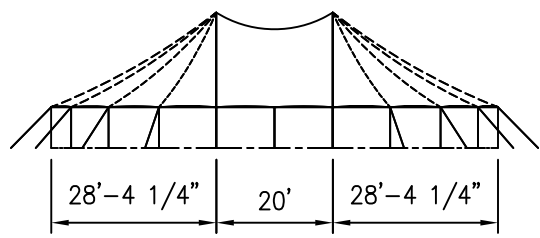

AZTEC TENTS
 DESIGN & PRODUCTION
 2665 COLUMBIA ST. TORRANCE, CA. 90503
 (800) 228-3687 - FAX (310) 381-0722

TIDEWATER POLE TENT
 TIDEWATER POLE TENT
 57'W X 76'L
 PART NUMBER: ZXXXXXXX

ISOMETRIC VIEW

3704 SQ. FT.

SIDE VIEW

57'W x76'L TIDEWATER POLE TENT-QQ CENTER POLES

FRONT VIEW

PLAN VIEW

REVISION HISTORY			
REV.	DESCRIPTION	BY:	DATE:
1	UPDATE DIMENSION	LR	1/16/20
N/A	N/A	N/A	N/A
N/A	N/A	N/A	N/A
N/A	N/A	N/A	N/A
N/A	N/A	N/A	N/A

SALES

ENGINEER:	N/A	DATE:	1/13/2017
PAGE:	1 OF 1	DRAWN:	ELVIS

ISOMETRIC VIEW

6008 SQ. FT.

SIDE VIEW

TIDEWATER SAIL CLOTH TENT
57' x 116' 1pc. SINGLE POLE

FRONT VIEW

PLAN VIEW

ISOMETRIC VIEW
 7160 SQ. FT

SIDE VIEW

TIDEWATER SAIL CLOTH TENT 57' X 136' 1pc. SINGLE POLE

FRONT VIEW

PLAN VIEW

REVISION HISTORY			
REV.	DESCRIPTION	BY:	DATE:
1	UPDATE RISE	LR	1/16/20

CONFIDENTIAL

ENGINEER: N/A DATE: 5/19/2016
 PAGE: 1 OF 1 DRAWN: HUGO.R