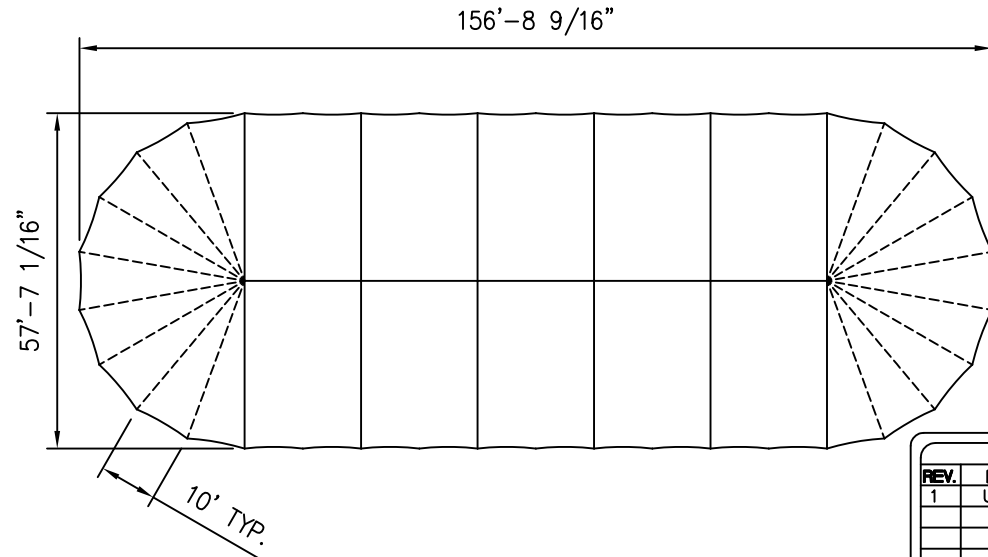

ISOMETRIC VIEW
 7160 SQ. FT

SIDE VIEW

TIDEWATER SAIL CLOTH TENT 57' X 136' 1pc. SINGLE POLE

FRONT VIEW

PLAN VIEW

REVISION HISTORY			
REV.	DESCRIPTION	BY:	DATE:
1	UPDATE RISE	LR	1/16/20

CONFIDENTIAL

ENGINEER: N/A DATE: 5/19/2016
 PAGE: 1 OF 1 DRAWN: HUGO.R

ISOMETRIC VIEW

8311 SQ. FT

SIDE VIEW

TIDEWATER SAIL CLOTH TENT 57' X 157' 1pc. SINGLE POLE

FRONT VIEW

PLAN VIEW

ALL DATA AND INFORMATION CONTAINED IN OR DISCLOSED BY THIS DOCUMENT IS CONFIDENTIAL AND PROPRIETARY INFORMATION OF AZTEC TENTS AND ALL RIGHTS THEREIN ARE EXPRESSLY RESERVED. BY ACCEPTING THIS MATERIAL THE RECIPIENT AGREES THAT THIS MATERIAL AND INFORMATION CONTAINED THEREIN IS HELD IN CONFIDENCE AND IN TRUST AND WILL NOT BE COPIED, REPRODUCED WHOLE OR IN PART, NOR ITS CONTENTS REVEALED IN ANY MANNER TO OTHERS, EXCEPT TO MEET THE SPECIFIC PURPOSE FOR WHICH IT WAS DELIVERED.

AZTEC TENTS
 DESIGN & PRODUCTION
 2665 COLUMBIA ST. TORRANCE, CA. 90503
 (800) 228-3687 - FAX (310) 381-0722

TIDEWATER FRAME
 TIDEWATER SAIL CLOTH TENT/CUSTOM
 57'W X 157'L TIDEWATER SAIL CLOTH TENT
 PART NUMBER: ZXXXXXXX