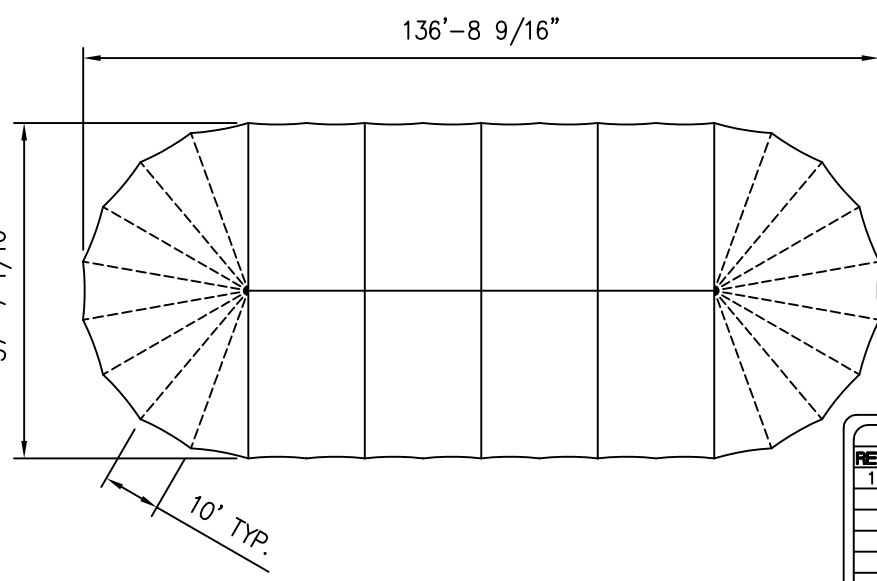

AZTEC TENTS
 DESIGN & PRODUCTION
 2665 COLUMBIA ST. TORRANCE, CA. 90503
 (800) 228-3687 - FAX (310) 381-0722

TIDEWATER FRAME
 TIDEWATER SAIL CLOTH TENT/CUSTOM
 57'W X 136'L TIDEWATER SAIL CLOTH TENT
 PART NUMBER: ZXXXXXXX

ISOMETRIC VIEW
 7160 SQ. FT

SIDE VIEW

TIDEWATER SAIL CLOTH TENT 57' X 136' 1pc. SINGLE POLE

FRONT VIEW

PLAN VIEW

REVISION HISTORY			
REV.	DESCRIPTION	BY:	DATE:
1	UPDATE RISE	LR	1/16/20

CONFIDENTIAL

ENGINEER: N/A DATE: 5/19/2016
 PAGE: 1 OF 1 DRAWN: HUGO.R

ISOMETRIC VIEW

8311 SQ. FT

SIDE VIEW

TIDEWATER SAIL CLOTH TENT 57' X 157' 1pc. SINGLE POLE

FRONT VIEW

PLAN VIEW

ALL DATA AND INFORMATION CONTAINED IN OR DISCLOSED BY THIS DOCUMENT IS CONFIDENTIAL AND PROPRIETARY INFORMATION OF AZTEC TENTS AND ALL RIGHTS THEREIN ARE EXPRESSLY RESERVED. BY ACCEPTING THIS MATERIAL THE RECIPIENT AGREES THAT THIS MATERIAL AND INFORMATION CONTAINED THEREIN IS HELD IN CONFIDENCE AND IN TRUST AND WILL NOT BE COPIED, REPRODUCED WHOLE OR IN PART, NOR ITS CONTENTS REVEALED IN ANY MANNER TO OTHERS, EXCEPT TO MEET THE SPECIFIC PURPOSE FOR WHICH IT WAS DELIVERED.