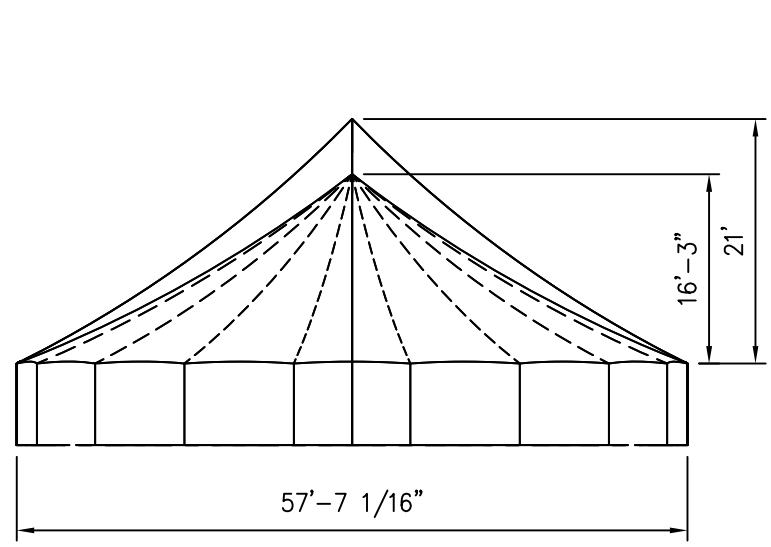

SALES

ENGINEER:	N/A	DATE:	1/13/2017
PAGE:	1 OF 1	DRAWN:	ELVIS

ISOMETRIC VIEW

6008 SQ. FT.

SIDE VIEW

TIDEWATER SAIL CLOTH TENT
57' x 116' 1pc. SINGLE POLE

FRONT VIEW

PLAN VIEW

AZTEC TENTS
 DESIGN & PRODUCTION
 2665 COLUMBIA ST. TORRANCE, CA. 90503
 (800) 228-3687 - FAX (310) 381-0722

TIDEWATER FRAME
 TIDEWATER SAIL CLOTH TENT/CUSTOM
 57'W X 136'L TIDEWATER SAIL CLOTH TENT
 PART NUMBER: ZXXXXXXX

ISOMETRIC VIEW
 7160 SQ. FT

SIDE VIEW

TIDEWATER SAIL CLOTH TENT 57' X 136' 1pc. SINGLE POLE

FRONT VIEW

PLAN VIEW

REVISION HISTORY			
REV.	DESCRIPTION	BY:	DATE:
1	UPDATE RISE	LR	1/16/20

CONFIDENTIAL

ENGINEER: N/A DATE: 5/19/2016
 PAGE: 1 OF 1 DRAWN: HUGO.R

ISOMETRIC VIEW

8311 SQ. FT

SIDE VIEW

TIDEWATER SAIL CLOTH TENT 57' X 157' 1pc. SINGLE POLE

FRONT VIEW

PLAN VIEW

ALL DATA AND INFORMATION CONTAINED IN OR DISCLOSED BY THIS DOCUMENT IS CONFIDENTIAL AND PROPRIETARY INFORMATION OF AZTEC TENTS AND ALL RIGHTS THEREIN ARE EXPRESSLY RESERVED. BY ACCEPTING THIS MATERIAL THE RECIPIENT AGREES THAT THIS MATERIAL AND INFORMATION CONTAINED THEREIN IS HELD IN CONFIDENCE AND IN TRUST AND WILL NOT BE COPIED, REPRODUCED WHOLE OR IN PART, NOR ITS CONTENTS REVEALED IN ANY MANNER TO OTHERS, EXCEPT TO MEET THE SPECIFIC PURPOSE FOR WHICH IT WAS DELIVERED.