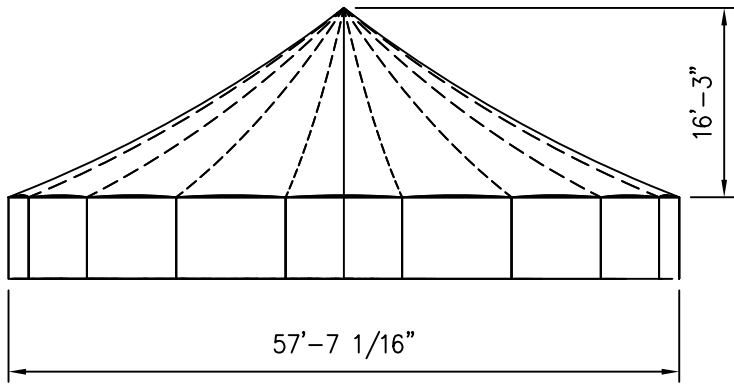

TIDEWATER POLE TENT

57'W TIDEWATER

PART NUMBER: ZXXXXXXX

DESIGN & PRODUCTION

2665 COLUMBIA ST. TORRANCE, CA. 90503
(800) 228-3687 - FAX (310) 381-0722

ALL DATA AND INFORMATION CONTAINED IN OR DISCLOSED BY THIS DOCUMENT IS CONFIDENTIAL AND PROPRIETARY INFORMATION OF AZTEC TENTS AND ALL RIGHTS THEREIN ARE EXPRESSLY RESERVED. BY ACCEPTING THIS MATERIAL THE RECIPIENT AGREES THAT THIS MATERIAL AND INFORMATION CONTAINED THEREIN IS HELD IN CONFIDENCE AND IN TRUST AND WILL NOT BE COPIED, REPRODUCED WHOLE OR IN PART, NOR ITS CONTENTS REVEALED IN ANY MANNER TO OTHERS, EXCEPT TO MEET THE SPECIFIC PURPOSE FOR WHICH IT WAS DELIVERED.

ISOMETRIC VIEW
2552 sq. ft.

SIDE VIEW

TIDEWATER SAIL CLOTH TENT
57' x 56' 1pc. SINGLE POLE

FRONT VIEW

PLAN VIEW

ALL DATA AND INFORMATION CONTAINED IN OR DISCLOSED BY THIS DOCUMENT IS PROPRIETARY INFORMATION OF AZTEC TENTS AND ALL RIGHTS THEREIN ARE EXPRESSLY RESERVED. BY ACCEPTING THIS MATERIAL THE RECIPIENT AGREES THAT THIS MATERIAL AND INFORMATION CONTAINED THEREIN IS HELD IN CONFIDENCE AND IN TRUST AND WILL NOT BE COPIED, REPRODUCED WHOLE OR IN PART, NOR ITS CONTENTS REVEALED IN ANY MANNER TO OTHERS, EXCEPT TO MEET THE SPECIFIC PURPOSE FOR WHICH IT WAS DELIVERED.

SALES

ENGINEER:	N/A	DATE:	1/13/2017
PAGE:	1 OF 1	DRAWN:	ELVIS

ISOMETRIC VIEW

6008 SQ. FT.

SIDE VIEW

TIDEWATER SAIL CLOTH TENT
57' x 116' 1pc. SINGLE POLE

FRONT VIEW

PLAN VIEW

ISOMETRIC VIEW
 7160 SQ. FT

SIDE VIEW

TIDEWATER SAIL CLOTH TENT 57' X 136' 1pc. SINGLE POLE

FRONT VIEW

PLAN VIEW

REVISION HISTORY			
REV.	DESCRIPTION	BY:	DATE:
1	UPDATE RISE	LR	1/16/20

CONFIDENTIAL

ENGINEER: N/A DATE: 5/19/2016
 PAGE: 1 OF 1 DRAWN: HUGO.R