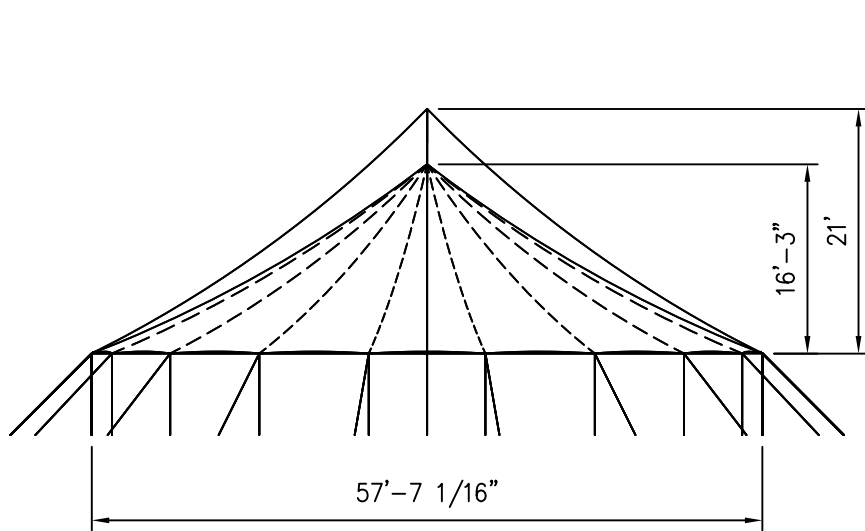

AZTEC TENTS
 DESIGN & PRODUCTION
 2665 COLUMBIA ST. TORRANCE, CA. 90503
 (800) 228-3687 - FAX (310) 381-0722

TIDEWATER POLE TENT
 57'-7 1/16"W x 96'-8 9/16"L
 TIDEWATER SAIL CLOTH TENT
 PART NUMBER:

REVISION HISTORY			
REV.	DESCRIPTION	BY:	DATE:
1	UPDATE RISE	LR	1/16/20

SALES

ENGINEER:	N/A	DATE:	1/13/2017
PAGE:	1 OF 1	DRAWN:	ELVIS

ISOMETRIC VIEW

6008 SQ. FT.

SIDE VIEW

TIDEWATER SAIL CLOTH TENT
57' x 116' 1pc. SINGLE POLE

FRONT VIEW

PLAN VIEW

ISOMETRIC VIEW
 7160 SQ. FT

SIDE VIEW

TIDEWATER SAIL CLOTH TENT 57' X 136' 1pc. SINGLE POLE

FRONT VIEW

PLAN VIEW

REVISION HISTORY			
REV.	DESCRIPTION	BY:	DATE:
1	UPDATE RISE	LR	1/16/20

CONFIDENTIAL

ENGINEER: N/A DATE: 5/19/2016
 PAGE: 1 OF 1 DRAWN: HUGO.R

ISOMETRIC VIEW

8311 SQ. FT

SIDE VIEW

TIDEWATER SAIL CLOTH TENT 57' X 157' 1pc. SINGLE POLE

FRONT VIEW

PLAN VIEW

ALL DATA AND INFORMATION CONTAINED IN OR DISCLOSED BY THIS DOCUMENT IS CONFIDENTIAL AND PROPRIETARY INFORMATION OF AZTEC TENTS AND ALL RIGHTS THEREIN ARE EXPRESSLY RESERVED. BY ACCEPTING THIS MATERIAL THE RECIPIENT AGREES THAT THIS MATERIAL AND INFORMATION CONTAINED THEREIN IS HELD IN CONFIDENCE AND IN TRUST AND WILL NOT BE COPIED, REPRODUCED WHOLE OR IN PART, NOR ITS CONTENTS REVEALED IN ANY MANNER TO OTHERS, EXCEPT TO MEET THE SPECIFIC PURPOSE FOR WHICH IT WAS DELIVERED.