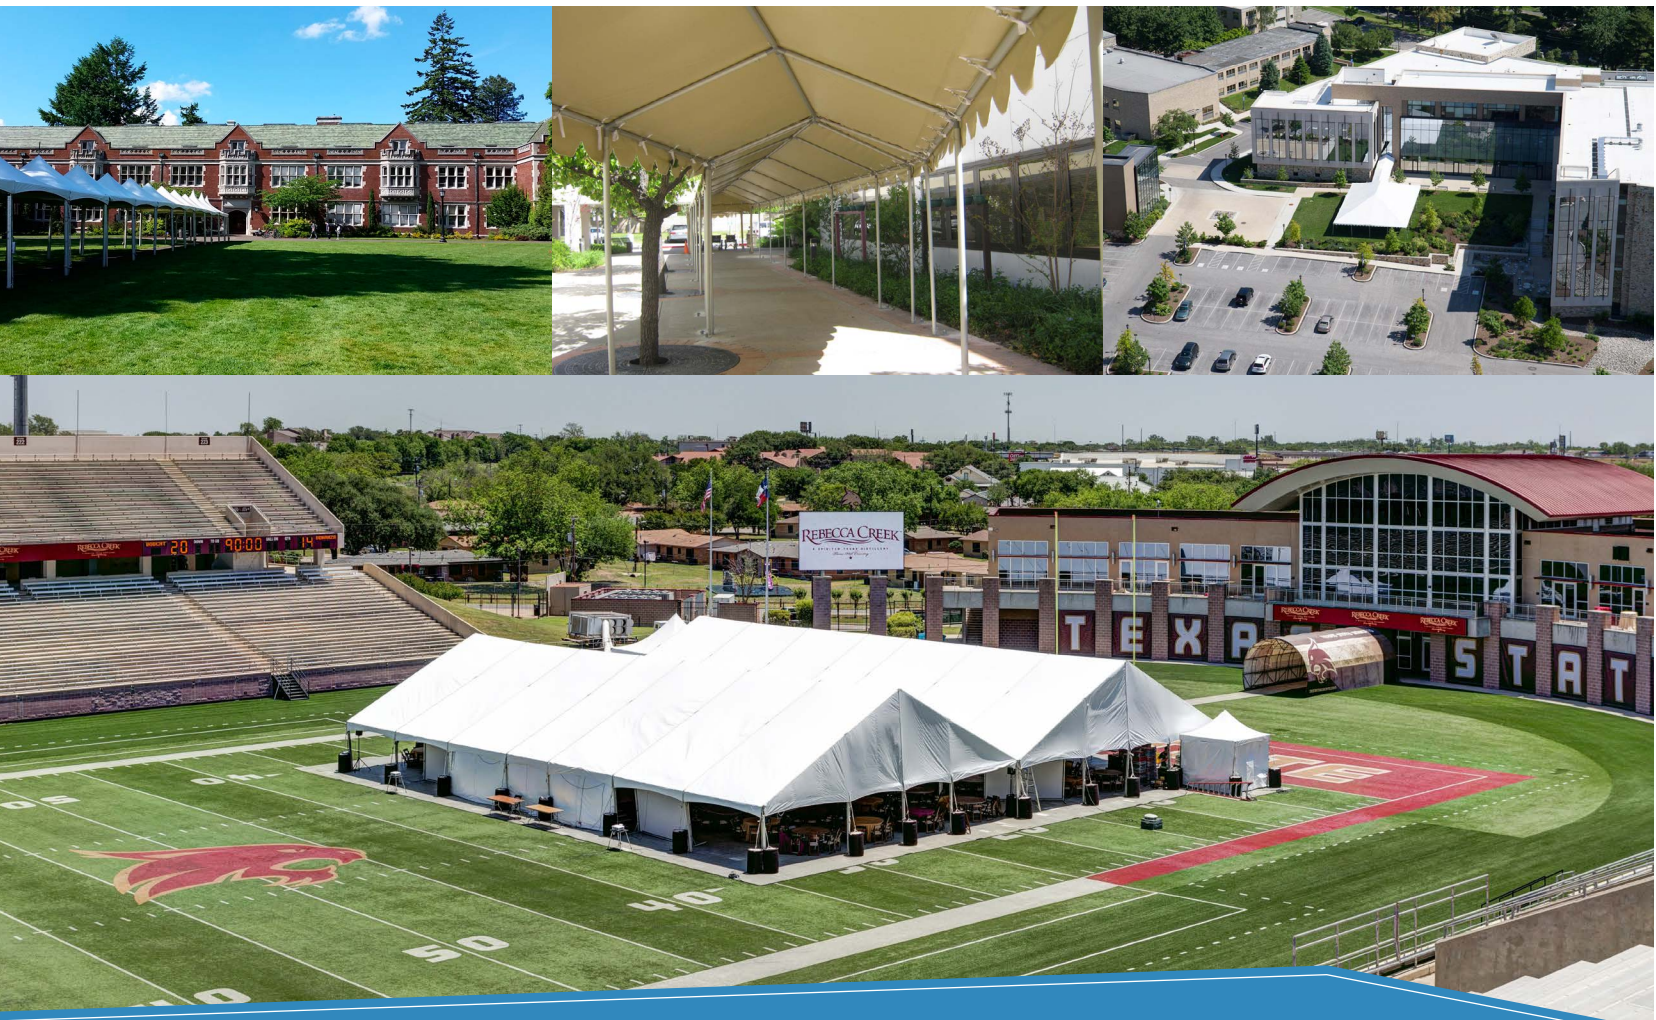

EDUCATION SOLUTIONS

INCREASE SPACE, SAFETY & OPPORTUNITY

Increased space equals increased safety. With social distancing now a part of our everyday life, it is critical that schools, colleges and universities find ways to maintain student distance without sacrificing education. Quickly adding to your overall square footage or simply dividing it differently can help you accomplish these goals. With that in mind, we have endless tent and temporary wall options to create a solution for your space.

APPLICATIONS

- Overflow cafeteria and/or break rooms
- Temperature screening at student and faculty entrances
- Open air / outdoor covered classrooms
- Temporary storage

SPECIFICATIONS

- Cleanable Laminate PVC Fabric
- Flame Retardant
- Engineered/Windload Rating on Tents